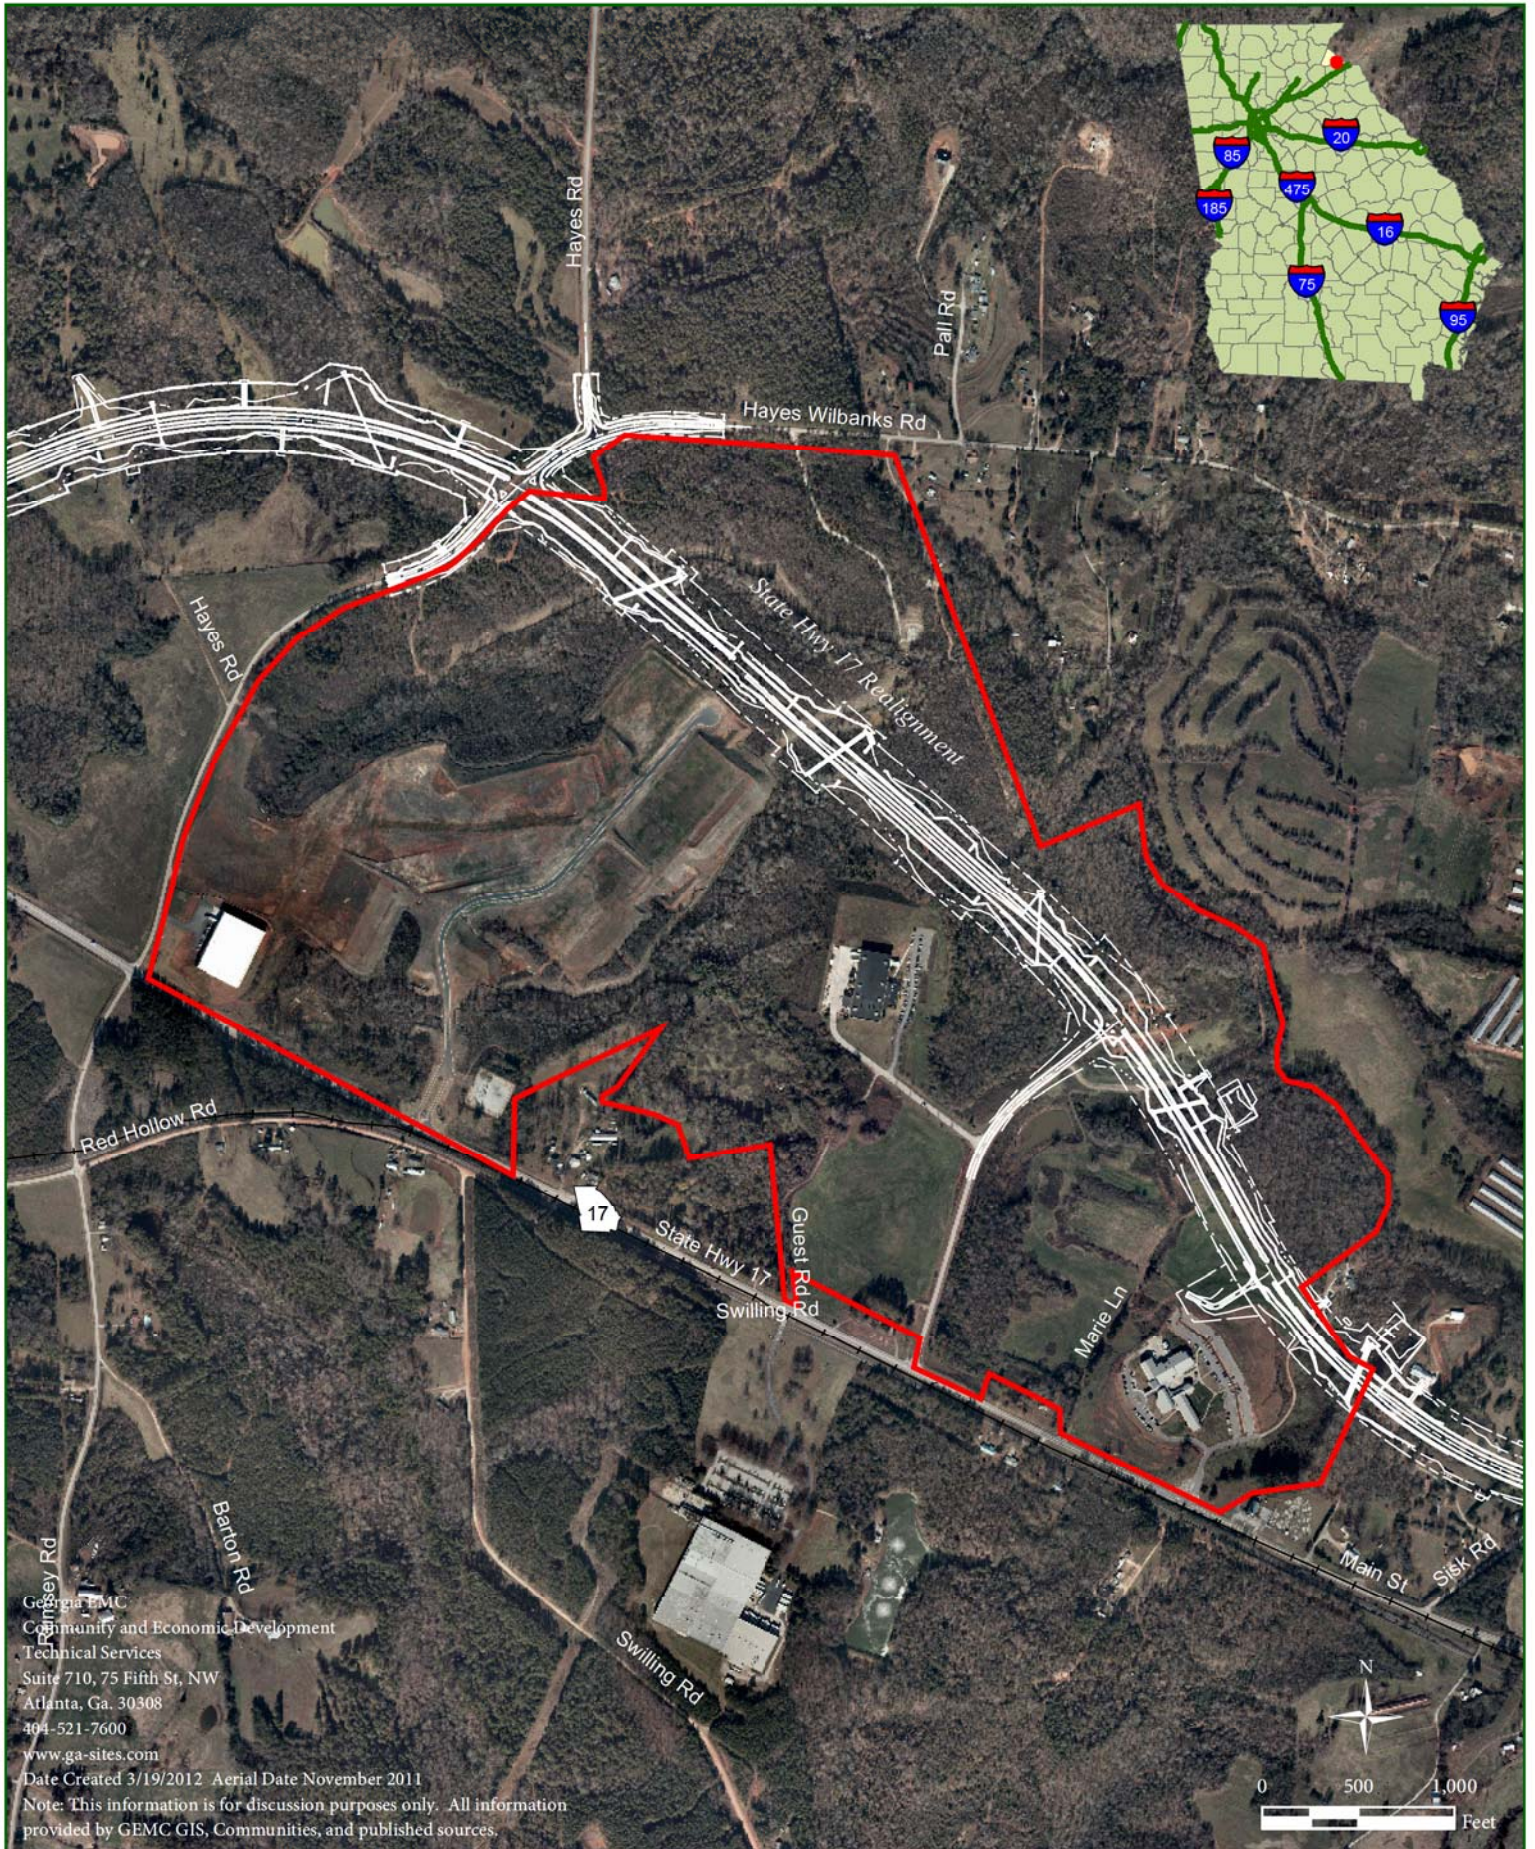

Hayestone Brady Business Park

Stephens County

Georgia EMC
Community and Economic Development
Technical Services
Suite 710, 75 Fifth St, NW
Atlanta, Ga. 30308
404-521-7600
www.ga-sites.com

Date Created 3/19/2012 Aerial Date November 2011
Note: This information is for discussion purposes only. All information provided by GEMC GIS, Communities, and published sources.